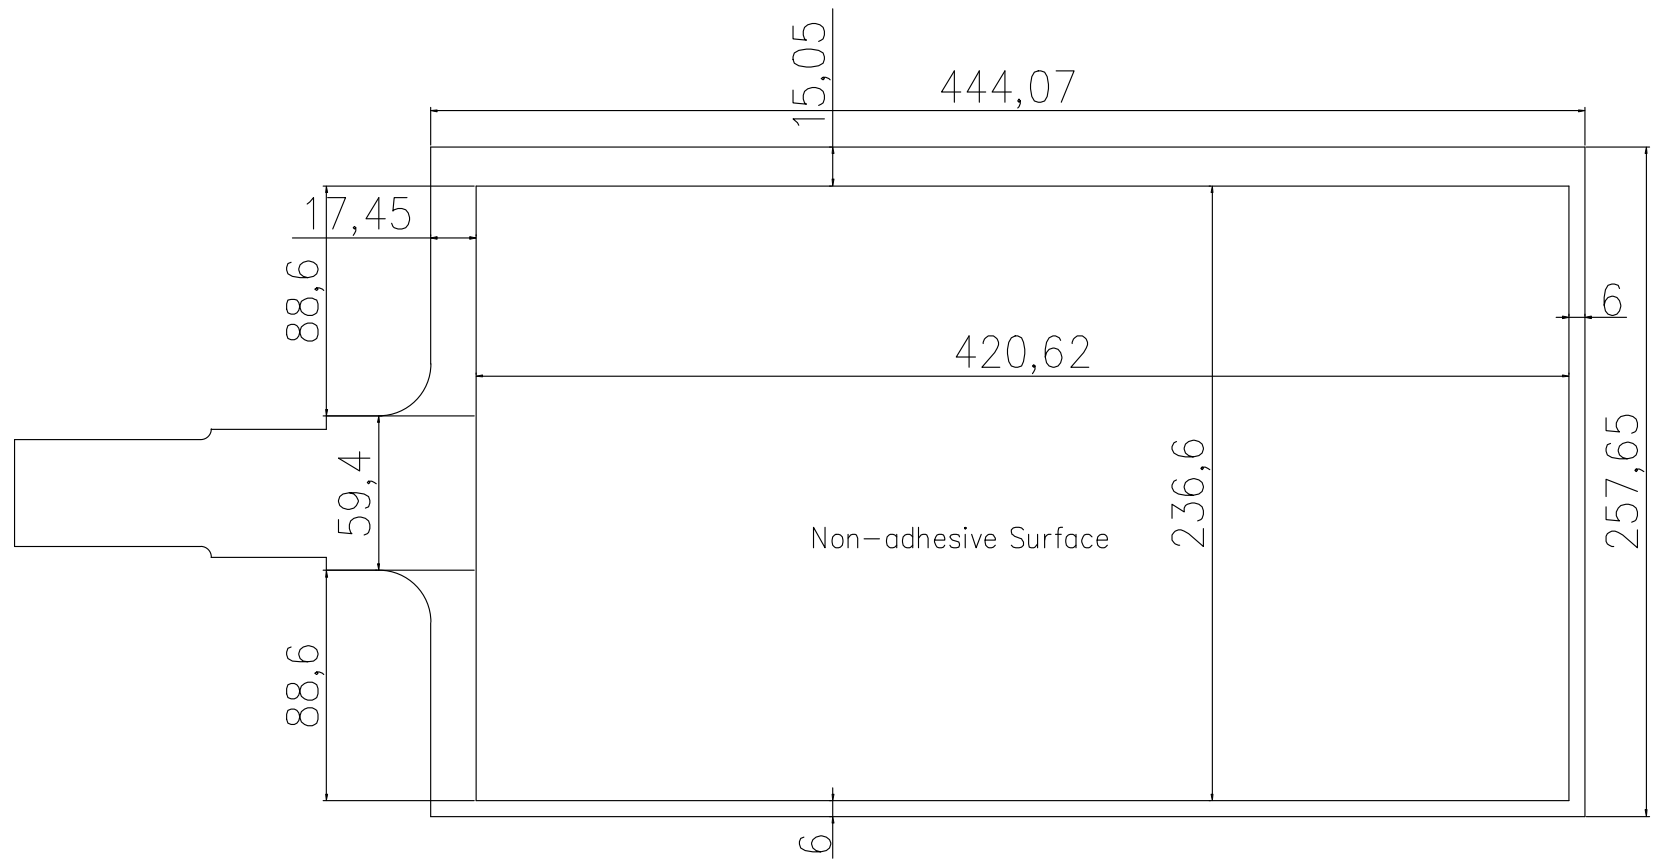

Golden Finger FRONT

Effective width: 236.60; Effective height: 420.62; Cutting width: 257.65; Cutting he